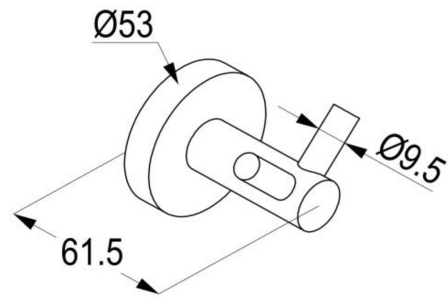

TECHNICAL DATASHEET

Reference: RAK91025

Product: Double Robe Hook

RAK91025
Stainless Steel

Product Description:

Double Robe Hook
Wall fastening with screws and dowels

Advertisement:

- * KLUDI RAK LLC item no. RAK91025
- * S. S Satin finish (Grade 304)

Double Robe Hook, KLUDI RAK LLC bathroom accessories item no. RAK91025, with screws and dowels, wall fastening. Projection 61.5 mm, rosette diameter 53 mm

Line Drawing:

RAK91025 online

4/11/2021

KLUDI
RAK
"We Stand for Water Saving"