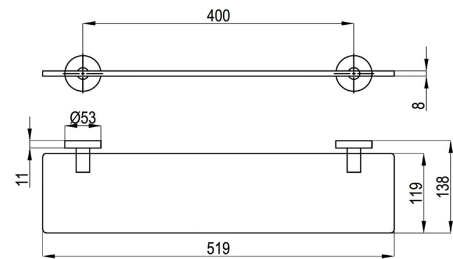

TECHNICAL DATASHEET

Reference: RAK91010

Product: Glass Shelf

RAK91010

Stainless Steel

Product Description:

Glass shelf (Frosted glass)
Wall fastening with screws and dowels
519 x 119 mm

Advertisement:

- KLUDI RAK LLC item no. RAK91010
- S. S Satin finish (Grade 304)

Glass Shelf with stainless steel holder (Frosted glass),
KLUDI RAK LLC bathroom accessories item no.
RAK91010, wall fastening, with screws and dowels.
Centre distance 400 mm, projection from wall 138 mm,
glass total length 519 mm

Line Drawing:

RAK91010 online

4/11/2021

KLUDI
RAK
"We Stand for Water Saving"