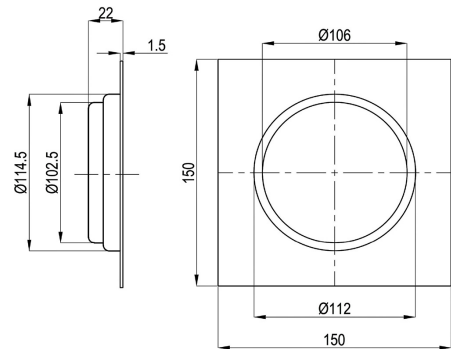

TECHNICAL DATASHEET

Reference: RAK90750-1

Product: Stamping Floor Drain

RAK90750-1

Mirror Finish

Product Description:

Stamping Floor Drain
Easy to clean
150x150mm

Advertisement:

- KLUDI RAK LLC item no. RAK90750-1
- S.S Mirror finish (Grade 304)

Stamping Floor Drain, KLUDI RAK LLC bathroom accessories item no. RAK90750-1, with grate inner cover to prevent clog. Rotate to remove cover for cleaning. Sizes: 150x150mm, 1.6mm thickness

Line Drawing:

RAK90750-1 online

8/9/2021

KLUDI
RAK
"We Stand for Water Saving"