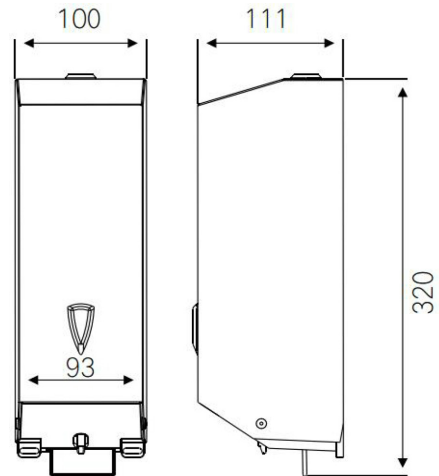

TECHNICAL DATASHEET

Reference: RAK90120

Product: Wall Mounted Liquid Soap Dispenser

Product Description:

Wall Mounted Liquid Soap Dispenser
Pull type pump
Lock with supplied special key
Front viewing window to monitor soap level
Fill capacity 1000 ml
Rust resistant
With screw and dowels

Advertisement:

- KLUDI RAK LLC item no. RAK90120
- S. S Satin finish (Grade 304)

Wall Mounted Liquid Soap Dispenser. KLUDI RAK LLC item no. RAK90120. Overall Size: 100 mm L x 111 mm W x 320 mm H capacity: 1000 ml

Line Drawing:

RAK90120 online

4/11/2021

KLUDI
RAK
"We Stand for Water Saving"