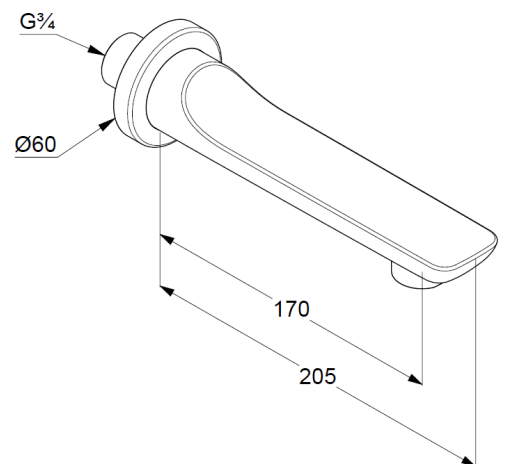

## Technical Data

KLUDI BALANCE  
wall spout  
DN 20

Ref.:  
5250391

Finishes:  
91 white/ chrome

Product description  
Manufacturer KLUDI GmbH & Co. KG  
Typ: KLUDI BALANCE  
wall spout DN 20  
Ref.: 5250391  
wall spout  
wall mounted  
aerator M24  
flow rate at 3 bar = 25 l/ min.  
fixed spout  
with push-on rosette Ø 60 mm  
projection 170 mm  
connection 3/4"

Product picture

Dimensional drawing

Flow rate diagram