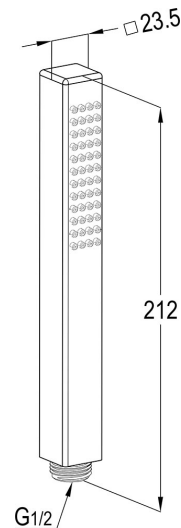

TECHNICAL DATASHEET

Reference: RAK40009

Product: 1S hand-held shower DN15

RAK40009

Chrome

Product Description:

perfect spray pattern
anti limescale system
rain shower
48 spray nozzles
connection thread 1/2"
connection dimension: DN15
with dirt catching sieve
fits all standard shower hoses
reduction of flow rate

Advertisement:

- * KLUDI RAK LLC item no. RAK40009
- * chrome plated brass
- * DIN EN 1112

1S hand shower, manufacturer KLUDI RAK LLC item no. RAK40009, DN 15 / PN 5, chrome plated brass, connection 1/2 inch, with normal spray and cleaning system, for pressure type water heater, continuous line heater, for using with water pressure 1-5 bar, dimensions: hand shower 212.5 x 23.5 x 23.5 mm

Line Drawing:

Water Flow Rate#:

variation: ± 15%

RAK40009 online

25/2/2022

KLUDI
RAK
"We Stand for Water Saving"