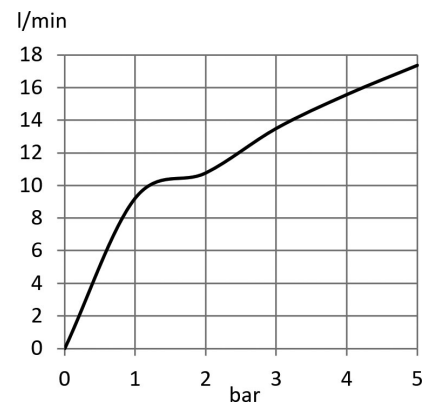

Advertisement:

- * KLUDI RAK LLC item no. RAK40009
- * chrome plated brass
- * DIN EN 1112

1S hand shower, manufacturer KLUDI RAK LLC item no. RAK40009, DN 15 / PN 5, chrome plated brass, connection 1/2 inch, with normal spray and cleaning system, for pressure type water heater, continuous line heater, for using with water pressure 1-5 bar, dimensions: hand shower 212.5 x 23.5 x 23.5 mm

Line Drawing:

Water Flow Rate#:

variation: ± 15%

RAK40009 online

25/2/2022

KLUDI
RAK
"We Stand for Water Saving"