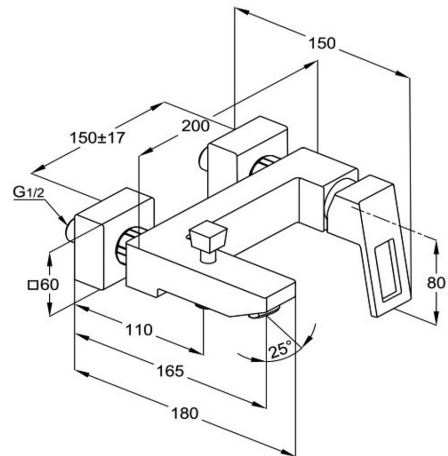

Line Drawing: