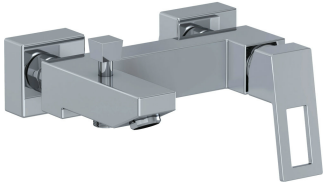

# TECHNICAL DATASHEET

Reference: RAK38002-87

Product: PACIFIC single lever bath and shower DN 15

RAK38002-87

Chrome

## Product Description:

single lever bath and shower mixer DN 15  
wall fastening  
solid lever  
ceramic cartridge with hot water safety device  
PCA aerator M 24 x 1  
flow regulator 8 l/min  
automatic diverter: shower to bath tub  
shower connection 1/2 inch  
protected against back flow  
S-unions 1/2 x 3/4 inch  
in accordance to EN 817

## Advertisement:

- \* KLUDI RAK LLC item no. RAK38002-87 PACIFIC single lever bath and shower mixer
- \* chrome plated brass, in accord. to EN 50930-6
- \* in accordance to EN 817, EN 1717
- \* ceramic cartridge K-35 with hot water safety device

single lever bath and shower mixer, manufacturer KLUDI RAK LLC, KLUDI RAK PACIFIC item no. RAK38002-87, type: single lever bath and shower mixer, DN 15 / PN 10, chrome plated brass, solid lever, chrome plated metal, ceramic cartridge K-35 with hot water safety device, with automatic diverter: shower to bath tub, protected against back flow EN 1717, wall fastening, bath tub filler with aerator M 24 x 1, flow regulator 8 l/min, shower connection 1/2 inch, S-unions 1/2 x 3/4 inch, for pressure type water heater, for continuous line heater, dimensions: projection shower connection 110 mm, nozzle projection 165 mm, lever projection 80 mm