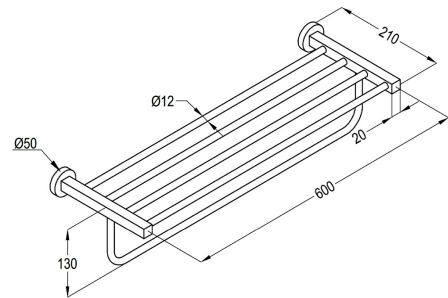

TECHNICAL DATASHEET

Reference: RAK92020

Product: Towel shelf with towel bar

Product Description:

Towel Shelf with Towel Bar
Wall fastening with screws and dowels
600 x 210 x 130 mm

Advertisement:

- KLUDI RAK LLC item no. RAK92020
- S. S Satin finish (Grade 304)

Towel Shelf with Towel Bar, KLUDI RAK LLC bathroom accessories item no. RAK92020, with screws and dowels, wall fastening. Overall size: 600 mm L x 210 mm W x 130 H. Rod diameter: $\varnothing$ 12 mm, rosette $\varnothing$ 50 mm

Line Drawing:

RAK92020 online

4/11/2021

KLUDI
RAK
"We Stand for Water Saving"