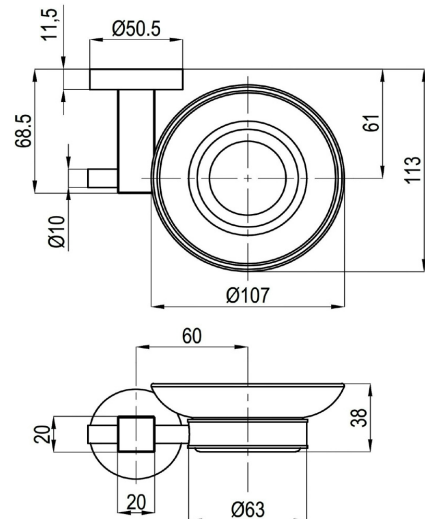

TECHNICAL DATASHEET

Reference: RAK92008

Product: Soap Dish Holder with Glass Dish

Product Description:

Soap Dish Holder with Frosted Soap Dish
Wall fastening with screws and dowels

Advertisement:

- KLUDI RAK LLC item no. RAK92008
- S. S Satin finish (Grade 304)

Soap Dish Holder with Frosted Glass Soap Dish, KLUDI RAK LLC bath accessories item no. RAK92008, wall fastening, with screws and dowels. Total height 38 mm, total projection from wall 113 mm

Line Drawing:

RAK92008 online

4/11/2021

KLUDI
RAK
"We Stand for Water Saving"