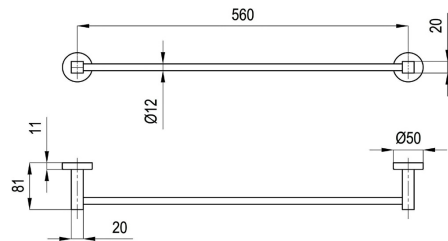

TECHNICAL DATASHEET

Reference: RAK92001

Product: Single Towel Bar

Product Description:

Single Towel Bar
Wall fastening with screws and dowels
560 x 81 mm

Advertisement:

- KLUDI RAK LLC item no. RAK92001
- S. S Satin finish (Grade 304)

Single Towel Bar, KLUDI RAK LLC bathroom accessories item no. RAK92001, with screws and dowels, wall fastening. Center distance 560 mm, bar $\varnothing$ 12 mm, projection 81 mm,

Line Drawing:

RAK92001 online

4/11/2021

KLUDI
RAK
"We Stand for Water Saving"