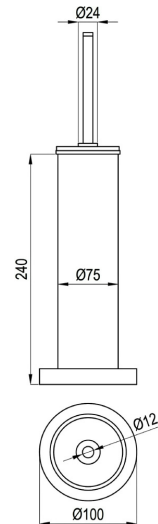

TECHNICAL DATASHEET

Reference: RAK91052-1

Product: Toilet Brush

RAK91052-1

Stainless Steel

Product Description:

Toilet Brush
Brush bristle head is plastic material
Floor mounted

Advertisement:

- KLUDI RAK LLC item no. RAK91052-1
- S. S Mirror polished (Grade 304)

Toilet Brush. KLUDI RAK LLC item no. RAK91052-1.
Toilet brush holder is made with mirror polished finish stainless steel grade 304 and brush bristle is plastic material Overall Size: diameter 75 mm, Height 240 mm

Line Drawing:

RAK91052-1 online

4/11/2021

KLUDI
RAK
"We Stand for Water Saving"