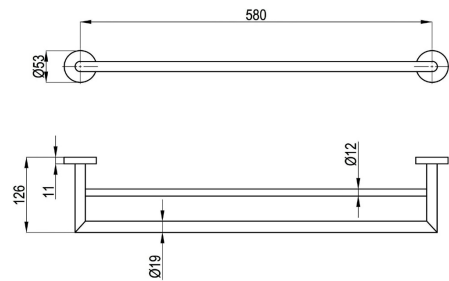

TECHNICAL DATASHEET

Reference: RAK91011

Product: Double Towel Bar

RAK91011
Stainless Steel

Product Description:

Double Towel Bar
Wall fastening with screws and dowels
580 x 126 mm

Advertisement:

- * KLUDI RAK LLC item no. RAK91011
- * S. S Satin finish(Grade 304)

Double Towel Bar, KLUDI RAK LLC bathroom accessories item no. RAK91011, with screws and dowels, wall fastening. Center distance 580 mm, projection 126 mm, bar diameter \varnothing 19 mm.

Line Drawing:

RAK91011 online