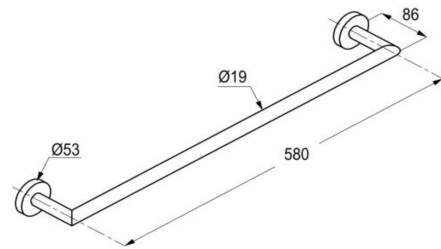

TECHNICAL DATASHEET

Reference: RAK91001

Product: Single Towel Bar

Product Description:

Single Towel Bar
Wall fastening with screws and dowels
580 x 86 mm

Advertisement:

- KLUDI RAK LLC item no. RAK91001
- S. S Satin finish (Grade 304)

Single Towel Bar, KLUDI RAK LLC bathroom accessories item no. RAK91001. with screws and dowels, wall fastening. Center distance 580 mm, projection 86 mm, Bar diameter $\varnothing$ 19 mm, rosette diameter 53 mm

Line Drawing:

RAK91001 online

4/11/2021

KLUDI
RAK
"We Stand for Water Saving"