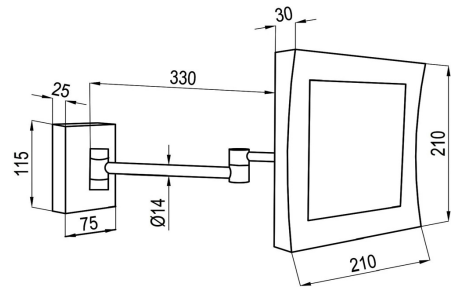

Line Drawing:

RAK90941 online

4/11/2021

KLUDI
RAK
"We Stand for Water Saving"