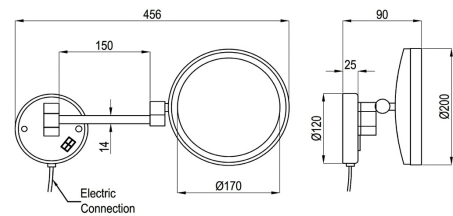

Line Drawing:

RAK90940 online

4/11/2021

KLUDI
RAK
"We Stand for Water Saving"