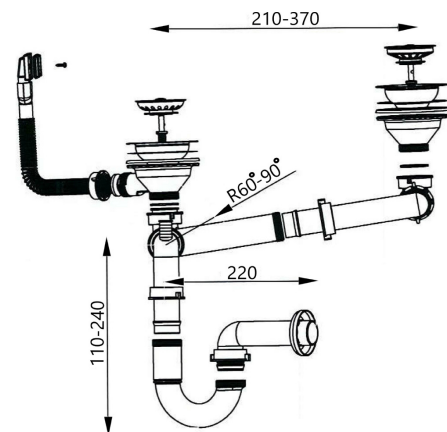

Line Drawing:

RAK90892 online

4/11/2021

KLUDI
RAK
"We Stand for Water Saving"