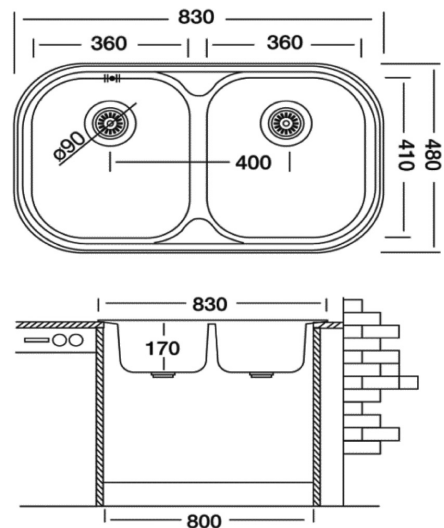

TECHNICAL DATASHEET

Reference: RAK90860

Product: Under mount Double Sink Bowl

RAK90860
Stainless Steel

Product Description:

Under mount Double Sink Bowl
Standard 3.5 inch waste plug with overflow
Depth: 170 mm
830 x 480 mm

Advertisement:

- * KLUDI RAK LLC item no. RAK90860
- * S. S Satin finish (Grade 304)

Under mount Double Sink Bowl, KLUDI RAK LLC bath accessories item no. RAK90860, Underneath: Clips legs, isolation type, sounding pad. Overall sizes: 830 x 480 x 170 mm. Thickness 0.8 mm

Line Drawing:

RAK90860 online

4/11/2021

KLUDI
RAK
"We Stand for Water Saving"