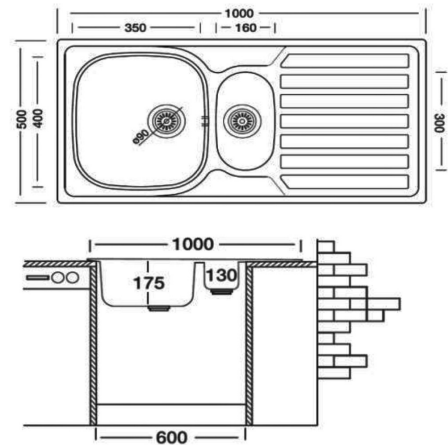

TECHNICAL DATASHEET

Reference: RAK90830

Product: Inset Sink Bowl Single Drainer

Product Description:

Inset Sink Single Bowl w/ Prep Sink Bowl
Single drainer
Standard 3.5 inch waste plug and over flow
Main Bowl Depth: 175 mm
Prep Sink Depth: 160 mm
1000 x 500 mm

Advertisement:

- KLUDI RAK LLC item no. RAK90830
- S. S Satin finish (Grade 304)

Inset Sink Bowl Single Drainer w/ Prep Sink Bowl, KLUDI RAK LLC item no. RAK90830, isolation type, sounding pad with waste unit, suitable for inserting into a standard sized worktop, standard 3.5 inch waste plug and overflow. Prep sink size: 300 x 160 x 130 mm
Overall sizes: 1000 x 500 x 175 mm. Thickness 0.6 mm

Line Drawing:

RAK90830 online

4/11/2021

KLUDI
RAK
"We Stand for Water Saving"