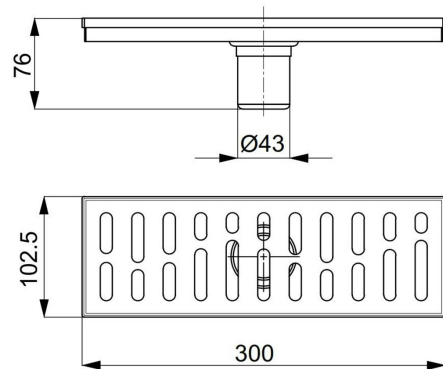

Line Drawing:

RAK90730 online

4/11/2021

KLUDI
RAK
"We Stand for Water Saving"