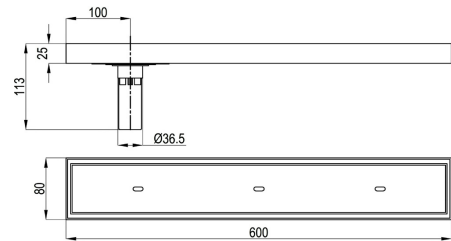

Line Drawing:

RAK90721 online

4/11/2021

KLUDI
RAK
"We Stand for Water Saving"