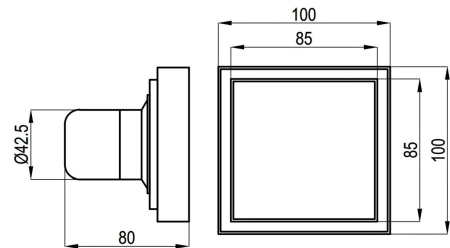

Line Drawing:

RAK90710 online

4/11/2021

KLUDI
RAK
"We Stand for Water Saving"