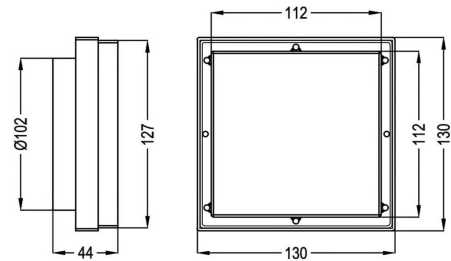

Line Drawing:

RAK90704 online

4/11/2021

KLUDI
RAK
"We Stand for Water Saving"