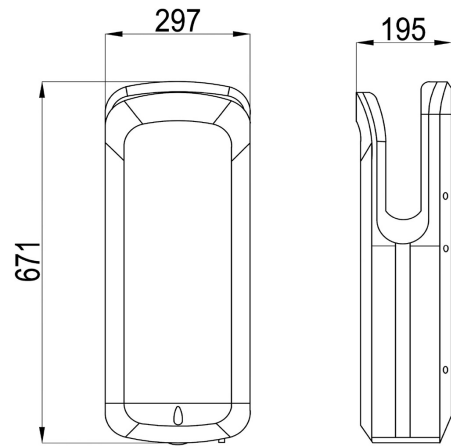

TECHNICAL DATASHEET

Reference: RAK90610

Product: Blade Type Automatic Hand Dryer

Product Description:

Blade Type Automatic Hand Dryer
Air Temperature: up to 40°C
Air Velocity: 100 M/S
Drying Time: 7-10 seconds
Sensor Range: 5-15 cm
Protection Level: IP23
Noise Level(at 1 M): 74 dB
Motor/Brush Motor: 30000 RPM

Advertisement:

- KLUDI RAK LLC item no. RAK90610
- ABS with Silver Color Coated

Blade Type Automatic Hand Dryer, KLUDI RAK LLC accessories item no. RAK90610, Overall Size: 297 mm L x 195 mm W x 671 mm H. Advantages: Automatic hands On/Off by infrared sensor, Quickly dry hands in 7 to 10 seconds, HEPA filter LED lamp

Line Drawing:

RAK90610 online

4/11/2021

KLUDI
RAK
"We Stand for Water Saving"