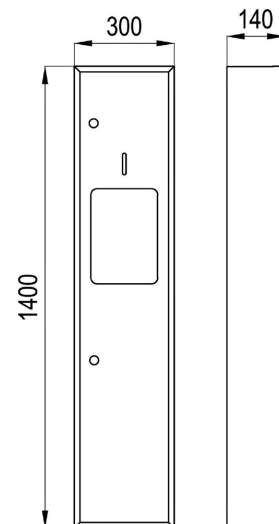

TECHNICAL DATASHEET

Reference: RAK90544

Product: Paper Towel Dispenser with Waste Receptacle

Product Description:

Paper Towel Dispenser with Waste Receptacle
One door with front tumbler locks keyed.
With screws and dowels
Wall fastening
With stainless steel pivot and lock key
Slot to indicate refill time
Exposed
300 x 140 x 1400 mm
Paper Towel Dispenser:
Capacity:
up to 450 C-fold paper towel
up to 600 multi-fold paper towels.
Waste Receptacle:
Waste Container capacity 14L

Advertisement:

- KLUDI RAK LLC item no. RAK90544
- S. S Satin finish (Grade 304)

Exposed Paper Towel Dispenser and Waste Receptacle, KLUDI RAK LLC item no. RAK90544, one door with front tumbler locks keyed, with refill indication slot, wall fastening with screws and dowels. Overall size: 300 mm L x 140 mm W x 1400 mm H Capacity: up to 450 C-fold paper towel or 600 multi-fold paper towels

Line Drawing:

RAK90544 online

4/11/2021

KLUDI
RAK
"We Stand for Water Saving"