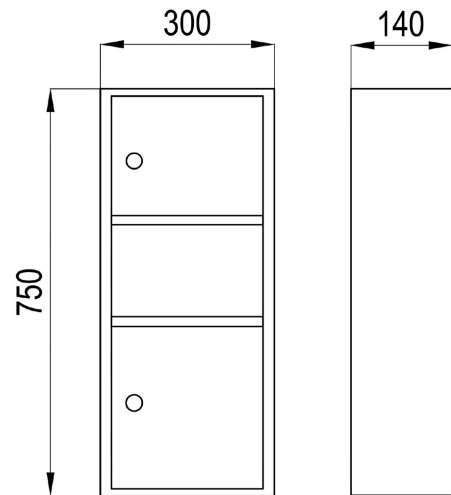

TECHNICAL DATASHEET

Reference: RAK90542

Product: Paper Towel Dispenser with Waste Receptacle Product

RAK90542

Satin Finish

Product Description:

Paper Towel Dispenser with Waste Receptacle
Two doors with front tumbler locks keyed.

With screws and dowels

Wall fastening

With stainless steel pivot and lock key

Exposed

300x140x750mm

Paper Towel Dispenser:

Up to 350 C-fold paper towels.

Up to 475 multifold paper towels.

Waste Receptacle:

Waste Container capacity 14L

Line Drawing:

Advertisement:

* KLUDI RAK LLC item no. RAK90542

* S.S Satin finish (Grade 304)

Exposed Paper Towel Dispenser and Waste Receptacle,
KLUDI RAK LLC item no. RAK90542, Two doors with
front tumbler locks keyed, with screws and dowels.

Overall size : 300mm L x 140mm W x 750mm H

Capacity: Up to 350 C-fold paper towels or up to 475
multifold paper towels

RAK90542 online

8/9/2021

KLUDI
RAK
"We Stand for Water Saving"