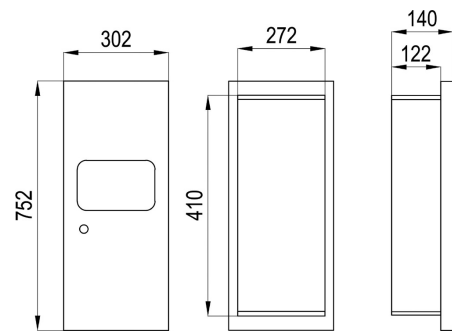

# TECHNICAL DATASHEET

Reference: RAK90541

Product: Paper Towel Dispenser with Waste Receptacle

**RAK90541**

Stainless Steel

## Product Description:

Paper Towel Dispenser with Waste Receptacle  
One door with front tumbler lock keyed  
With screws and dowels  
Wall fastening  
With stainless steel pivot and lock key  
Recessed  
302 x 140 x 752 mm  
Paper Towel Dispenser:  
Capacity:  
Up to 350 C-fold paper towels.  
Up to 475 multi-fold paper towels.  
Waste Receptacle:  
Waste Container capacity 7L

## Line Drawing:

## Advertisement:

- \* KLUDI RAK LLC item no. RAK90541
- \* S. S Satin finish (Grade 304)

Recessed Paper Towel Dispenser and Waste Receptacle, KLUDI RAK LLC item no. RAK90541, one door with front tumbler lock keyed, wall fastening with screws and dowels. Overall size: 302 mm L x 140 mm W x 752 mm H  
Capacity: Up to 350 C-fold paper towels or up to 475 multi-fold paper towels