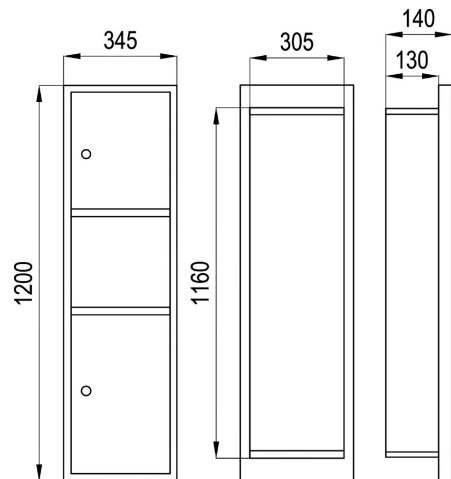

TECHNICAL DATASHEET

Reference: RAK90512

Product: Paper Towel Dispenser with Waste Receptacle

Product Description:

Paper Towel Dispenser with Waste Receptacle
Two doors with front tumbler locks keyed.
With screws and dowels
Wall fastening
With stainless steel pivot and lock key
Recessed
345 x 140 x 120 mm
Paper Towel Dispenser:
Capacity:
up to 450 C-fold towel paper
up to 600 multi-fold paper towels.
Waste Receptacle:
Waste Container capacity 14L

Advertisement:

* KLUDI RAK LLC item no. RAK90512
* S. S Satin finish (Grade 304)

Recessed Paper Towel Dispenser and Waste Receptacle, KLUDI RAK LLC item no. RAK90512, Two doors with front tumbler locks keyed, with screws and dowels wall fastening. Overall size: 345 mm L x 140 mm W x 1200 mm H. capacity: up to 450 C-fold towel paper or 600 multi-fold paper towels

Line Drawing:

RAK90512 online

4/11/2021

KLUDI
RAK
"We Stand for Water Saving"