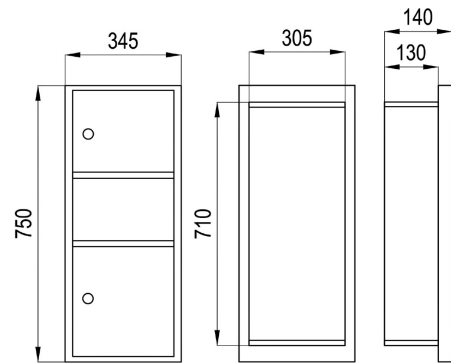

TECHNICAL DATASHEET

RAK90511
Stainless Steel

Reference: RAK90511

Product: Paper Towel Dispenser with Waste Receptacle

Product Description:

Paper Towel Dispenser with Waste Receptacle
Two doors with front tumbler locks keyed.
With screws and dowels
Wall fastening
With stainless steel pivot and lock key
Recessed
345 x 140 x 750 mm
Paper Towel Dispenser:
Capacity:
up to 350 C-fold paper towel
up to 475 multi-fold paper towels.
Waste Receptacle:
Waste Container capacity 7L

Line Drawing:

Advertisement:

- * KLUDI RAK LLC item no. RAK90511
- * S. S Satin finish (Grade 304)

Recessed Paper Towel Dispenser and Waste Receptacle, KLUDI RAK LLC item no. RAK90511, Two doors with front tumbler locks keyed, with screws and dowels wall fastening. Overall size: 345 mm L x 140 mm W x 750 mm H. capacity: up to 350 C-fold paper towel or 475 multi-fold paper towels.