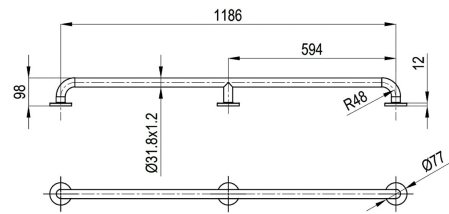

TECHNICAL DATASHEET

Reference: RAK90421

Product: Grab Bar Straight Center Fix

RAK90421

Stainless Steel

Product Description:

Grab Bar Straight Center Fix
Rust resistant
Wall fastening
With screw and dowels
Thickness: 1.2 mm

Advertisement:

- KLUDI RAK LLC item no. RAK90421
- S. S Satin finish (Grade 304)

Grab Bar Straight Center Fix, KLUDI RAK LLC bathroom accessories item no. RAK90421, wall fastening with screws and dowels. support up to 300 lbs capacity Size: Bar diameter $\varnothing$ 32 mm, Center distance 1186 mm, Wall projection 98 mm, wall rosette diameter: $\varnothing$ 77 mm. Thickness: 1.2 mm

Line Drawing:

RAK90421 online

4/11/2021

KLUDI
RAK
"We Stand for Water Saving"