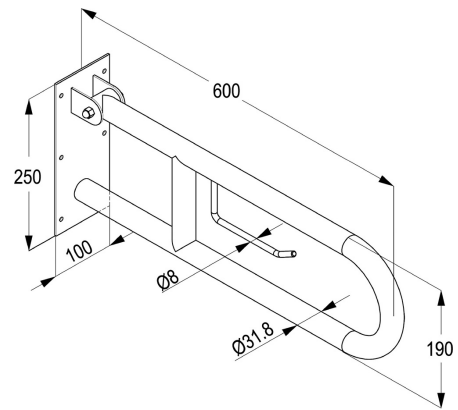

Line Drawing:

RAK90400 online

22/9/2021

KLUDI
RAK
"We Stand for Water Saving"