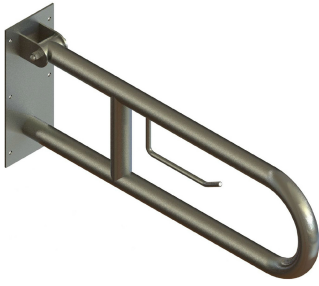

# TECHNICAL DATASHEET

Reference: RAK90400

Product: Folding Up Grab Bar

**RAK90400**  
Stainless Steel

## Product Description:

Folding Up Bath Grab Bar  
With toilet roll holder  
Wall fastening  
With screws and dowels  
Load capacity up to 300lbs (dry wall) 600mm wall projection

## Advertisement:

- \* KLUDI RAK LLC item no. RAK90400
- \* S.S Satin finish (Grade 304)

Folding Up Grab bar, KLUDI RAK LLC bathroom accessories item no. RAK90400, with screws and dowels, wall fastening, support up to 300lbs Size: Bar  $\varnothing$  31.8 mm, Height 190mm, wall projection 600 mm. Plate Size: 250 mm x 100 mm x 3 mm. Thickness: 1.2mm