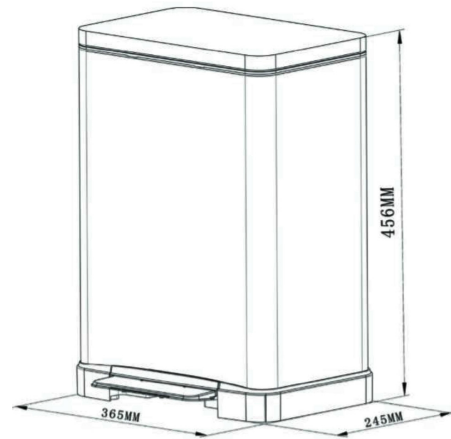

Line Drawing:

RAK90324 online

4/11/2021

KLUDI
RAK
"We Stand for Water Saving"