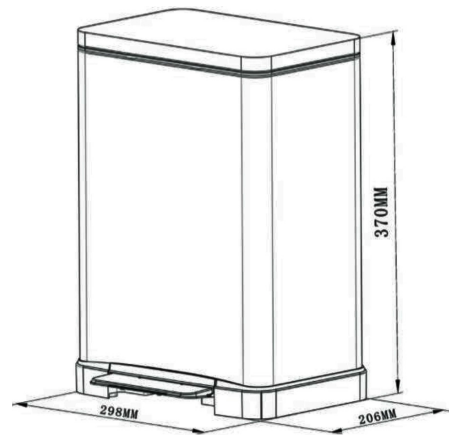

Line Drawing:

RAK90323 online

8/9/2021

KLUDI
RAK
"We Stand for Water Saving"