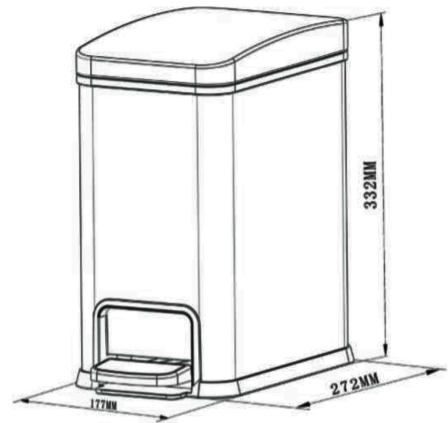

Line Drawing:

RAK90312 online

28/3/2022

KLUDI
RAK
"We Stand for Water Saving"