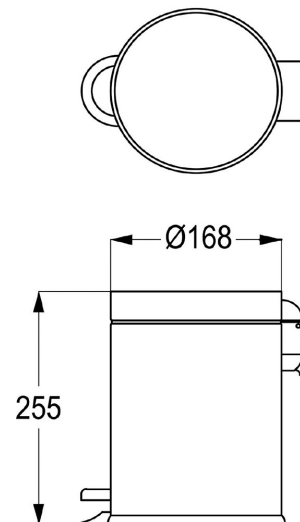

Line Drawing:

RAK90300 online

8/9/2021

KLUDI
RAK
"We Stand for Water Saving"