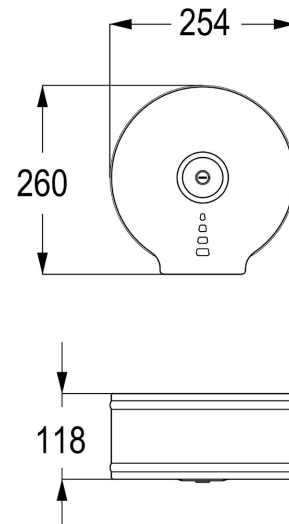

Line Drawing:

RAK90200 online

8/9/2021

KLUDI
RAK
"We Stand for Water Saving"