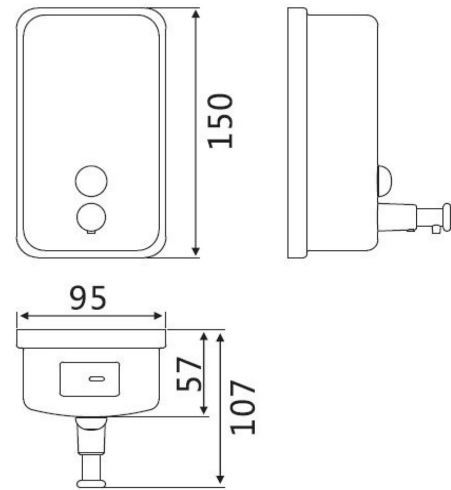

Line Drawing:

RAK90131 online

4/11/2021

KLUDI
RAK
"We Stand for Water Saving"