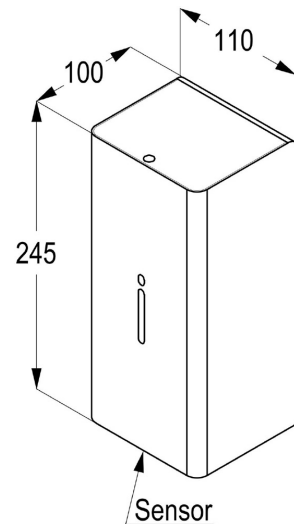

Line Drawing:

RAK90110 online

4/11/2021

KLUDI
RAK
"We Stand for Water Saving"