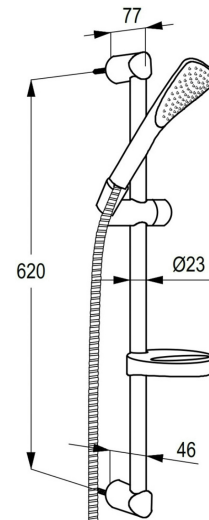

TECHNICAL DATASHEET

Reference: RAK6761005

Product: FIZZ 1S shower set

RAK6761005

chrome

Product Description:

shower set DN 15
wall fastening
with cleaning system
with ridgeless adjustable shower holder
vertically and horizontally adjustable
logo flex shower hose
1/2 inch x 1/2 inch x 1600 mm
with FIZZ 1S hand shower
with fixing kit
with soap dish
flow class B

Advertisement:

* KLUDI RAK LLC item no. RAK6761005
* chrome plated brass/ABS, in accordance to EN 50930-6

shower set, manufacturer KLUDI RAK LLC, KLUDI RAK FIZZ item no. RAK6761005, type: shower set, with hand shower 1S chrome plated plastic, with wall rail chrome plated length 600 mm, with ridgeless adjustable shower holder, vertically and horizontally adjustable, with cleaning system, flow rate max 0.6 ltr/second, with logo flex shower hose 1/2 inch x 1/2 inch x 1600 mm plastic coated with metal effect and conical connection nuts, with fixing kit, dimensions: centres fixing kit 620 mm, projection wall rail 77 mm

Line Drawing:

Water Flow Rate#:

variation: ± 15%

RAK6761005 online

1/6/2021

KLUDI
RAK

"We Stand for Water Saving"