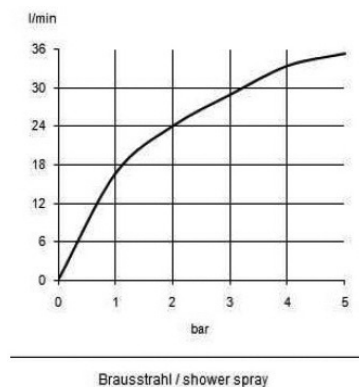

TECHNICAL DATASHEET

Reference: RAK6761005

Product: FIZZ 1S shower set

RAK6761005

chrome

Product Description:

shower set DN 15
wall fastening
with cleaning system
with ridgeless adjustable shower holder
vertically and horizontally adjustable
logo flex shower hose
1/2 inch x 1/2 inch x 1600 mm
with FIZZ 1S hand shower
with fixing kit
with soap dish
flow class B

Advertisement:

* KLUDI RAK LLC item no. RAK6761005
* chrome plated brass/ABS, in accordance to EN 50930-6

shower set, manufacturer KLUDI RAK LLC, KLUDI RAK FIZZ item no. RAK6761005, type: shower set, with hand shower 1S chrome plated plastic, with wall rail chrome plated length 600 mm, with ridgeless adjustable shower holder, vertically and horizontally adjustable, with cleaning system, flow rate max 0.6 ltr/second, with logo flex shower hose 1/2 inch x 1/2 inch x 1600 mm plastic coated with metal effect and conical connection nuts, with fixing kit, dimensions: centres fixing kit 620 mm, projection wall rail 77 mm

Line Drawing:

Water Flow Rate#:

variation: ± 15%

RAK6761005 online

1/6/2021

KLUDI
RAK

"We Stand for Water Saving"