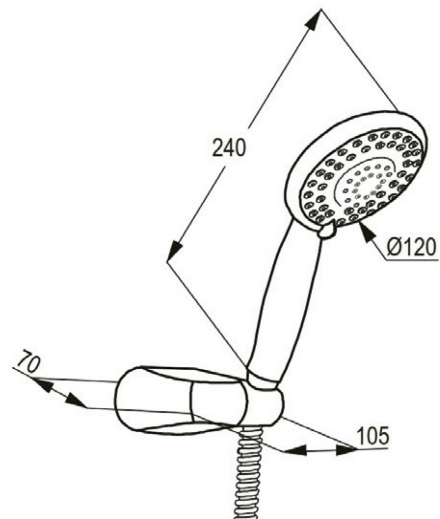

TECHNICAL DATASHEET

Reference: RAK62005

Product: 4S Bath tub set

RAK62005

chrome

Product Description:

4S hand held shower
with quick lime deposit cleaning system
flexible shower hose - stainless steel
1/2 inch x 1/2 inch x 1500 mm
with conical nut at one end
with adjustable wall holder
Saturating spray/misty spray/massage spray /
saturating spray and massage spray
with dirt catching sieve
with screws and dowels

Advertisement:

- * KLUDI RAK LLC 4S bath tub set item no. RAK62005
- * chrome brass/plated plastic
- * shower hose in accordance to DIN EN 1113/DIN EN 1112
- * hand shower with four spray setting

4S bath tub set manufacturer KLUDI RAK LLC, item no. RAK62005, DN 15, chrome plated brass/plastic, with flexible shower hose - stainless steel with a conical nut 1/2 inch x 1/2 inch x 1500 mm, with 4S hand held shower DN 15, chrome plated plastic, cleaning system: saturating spray/misty spray/massage spray/saturating spray and massage spray, with adjustable wall holder

Line Drawing:

Water Flow Rate#:

variation: ± 15%

RAK62005 online

1/6/2021

KLUDI
RAK

"We Stand for Water Saving"