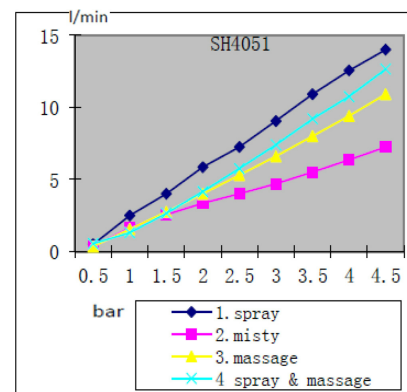

TECHNICAL DATASHEET

Reference: RAK62005

Product: 4S Bath tub set

RAK62005

chrome

Product Description:

4S hand held shower
with quick lime deposit cleaning system
flexible shower hose - stainless steel
1/2 inch x 1/2 inch x 1500 mm
with conical nut at one end
with adjustable wall holder
Saturating spray/misty spray/massage spray /
saturating spray and massage spray
with dirt catching sieve
with screws and dowels

Advertisement:

- * KLUDI RAK LLC 4S bath tub set item no. RAK62005
- * chrome brass/plated plastic
- * shower hose in accordance to DIN EN 1113/DIN EN 1112
- * hand shower with four spray setting

4S bath tub set manufacturer KLUDI RAK LLC, item no. RAK62005, DN 15, chrome plated brass/plastic, with flexible shower hose - stainless steel with a conical nut 1/2 inch x 1/2 inch x 1500 mm, with 4S hand held shower DN 15, chrome plated plastic, cleaning system: saturating spray/misty spray/massage spray/saturating spray and massage spray, with adjustable wall holder

Line Drawing:

Water Flow Rate#:

variation: ± 15%

RAK62005 online

1/6/2021

KLUDI
RAK

"We Stand for Water Saving"