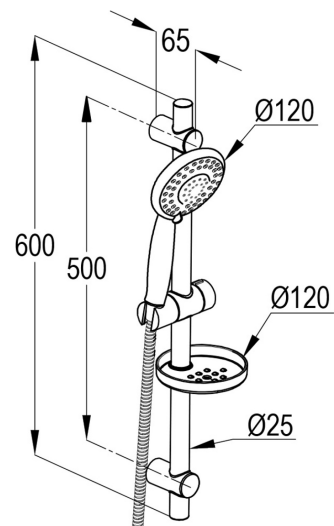

TECHNICAL DATASHEET

Reference: RAK62002

Product: 4S Shower Set

RAK62002

chrome

Product Description:

L = 600 mm
wall bar
with slider horizontally and vertically
adjustable, with soap dish
flexible shower hose - stainless steel
1/2 inch x 1/2 inch x 1500 mm
with conical nut at one end
4S hand-held shower DN 15
Saturating spray/misty spray/massage spray /
saturating spray and massage spray
with screws and dowels

Advertisement:

- * KLUDI RAK LLC shower set item no. RAK62002
- * chrome plated brass/plastic
- * shower hose in accordance to DIN EN 1113/DIN EN 1112
- * hand shower with four spray setting

shower set, manufacturer KLUDI RAK LLC item no. RAK62002 DN 15, chrome plated brass/plastic, length 600 mm, with horizontal and vertical adjustable slider, wall bar with pipe diameter 25 mm, for bore hole distance 500 mm, with soap dish, with flexible shower hose - stainless steel with conical nut at one end 1/2 inch x 1/2 inch x 1500 mm, with 4S hand held shower DN 15, chrome plated plastic with noise level DIN EN 4109 group I, cleaning system:saturating spray/misty spray/massage spray /saturating spray and massage spray

Line Drawing:

Water Flow Rate#:

variation: ± 15%

RAK62002 online

1/6/2021

KLUDI
RAK

"We Stand for Water Saving"