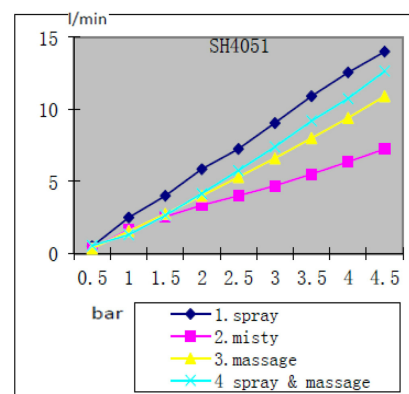

Water Flow Rate#:

variation: ± 15%

RAK62002 online

1/6/2021

KLUDI
RAK

"We Stand for Water Saving"