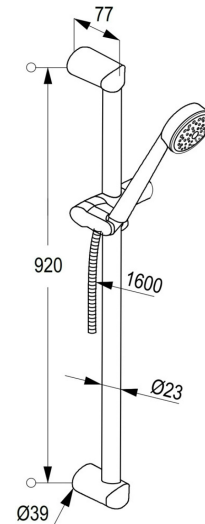

## Product Description:

shower set 1S DN 15  
L = 900 mm  
wall rail with horizontally and vertically adjustable slider  
Logoflex shower hose  
1/2 inch x 1/2 inch x 1500 mm  
with conical nuts  
PRIME hand shower 1S  
with quick lime deposit cleaning system  
normal spray  
with screws and dowels

## Advertisement:

\* KLUDI RAK LLC item no. RAK6064005 PRIME shower set

\* chrome plated brass/plastic

\* DIN EN 1113/DIN EN 1112

shower set, manufacturer KLUDI RAK LLC KLUDI RAK PRIME item no. RAK6064005 type: shower set, DN 15/PN 5, shower rod length 920 mm of chrome plated brass, with shower holder for conical nuts, with horizontally and vertically adjustable slider, with Logoflex shower hose with metal-effect and conical nuts 1/2 inch x 1/2 inch x 1500 mm, with fastening materials, with PRIME hand shower 1S, chrome plated plastic, noise level DIN 4109group I, without report no., connection 1/2 inch male thread, with quick lime deposit cleaning system, normal spray, for pressure type water heater, for continuous line heater dimensions: borehole distance 920 mm, pipe diameter 23 mm, diameter shower head 84 mm, hand shower length 225 mm

## Line Drawing: