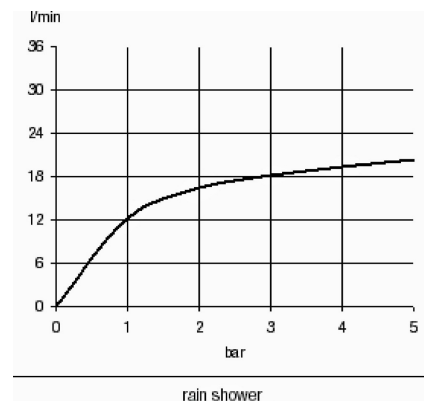

Water Flow Rate#:

variation: ± 15%

RAK6064005 online

1/6/2021

KLUDI
RAK

"We Stand for Water Saving"