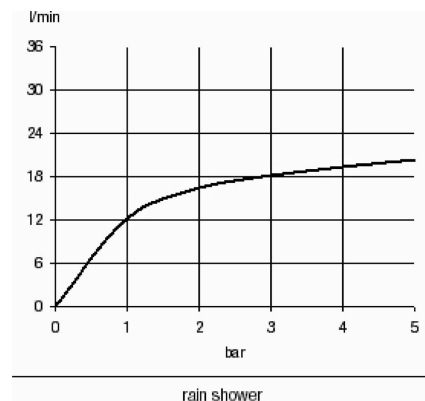

TECHNICAL DATASHEET

Reference: RAK6063005

Product: PRIME 1S shower set

RAK6063005

chrome

Product Description:

length 600 mm
wall bar with floating slider
shower hose 1/2 inch x 1/2 inch x 1600 mm
with conical nuts
hand held shower
with quick lime deposit cleaning system
jet kind: rain shower
connection G 1/2 inch

Advertisement:

- * KLUDI RAK LLC item no. RAK6063005
- * chrome plated brass/plastic
- * hand shower in accordance to DIN EN 1112/EN 1113

1S shower set, manufacturer KLUDI RAK LLC, item no RAK6063005, 1S shower set with horizontal and vertical adjustable slider, wall bar chrome plated brass/plastic, length 600 mm, for bore hole distance 620 mm, sliding bar with pipe diameter 23 mm, with shower hose G 1/2 inch x G 1/2 inch x 1600 mm with conical nuts, with hand held shower 1S, DN 15, chrome plated plastic, noise level DIN EN 4109 Group I, with out report no., with quick lime deposit cleaning system, jet king: rain shower, for pressure type water heater, for continuous line heater, connection G 1/2 inch, diameter shower head \varnothing 84 mm, length 225 mm, for using with water pressure 1-5 bar

Line Drawing:

Water Flow Rate#:

variation: \pm 15%

RAK6063005 online

1/6/2021

KLUDI
RAK
"We Stand for Water Saving"