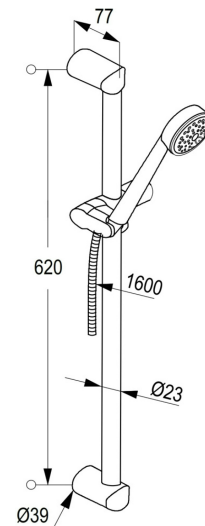

TECHNICAL DATASHEET

Reference: RAK6063005

Product: PRIME 1S shower set

RAK6063005

chrome

Product Description:

length 600 mm
wall bar with floating slider
shower hose 1/2 inch x 1/2 inch x 1600 mm
with conical nuts
hand held shower
with quick lime deposit cleaning system
jet kind: rain shower
connection G 1/2 inch

Advertisement:

- * KLUDI RAK LLC item no. RAK6063005
- * chrome plated brass/plastic
- * hand shower in accordance to DIN EN 1112/EN 1113

1S shower set, manufacturer KLUDI RAK LLC, item no RAK6063005, 1S shower set with horizontal and vertical adjustable slider, wall bar chrome plated brass/plastic, length 600 mm, for bore hole distance 620 mm, sliding bar with pipe diameter 23 mm, with shower hose G 1/2 inch x G 1/2 inch x 1600 mm with conical nuts, with hand held shower 1S, DN 15, chrome plated plastic, noise level DIN EN 4109 Group I, with out report no., with quick lime deposit cleaning system, jet king: rain shower, for pressure type water heater, for continuous line heater, connection G 1/2 inch, diameter shower head \varnothing 84 mm, length 225 mm, for using with water pressure 1-5 bar

Line Drawing:

Water Flow Rate#:

variation: \pm 15%

RAK6063005 online

1/6/2021

KLUDI
RAK
"We Stand for Water Saving"