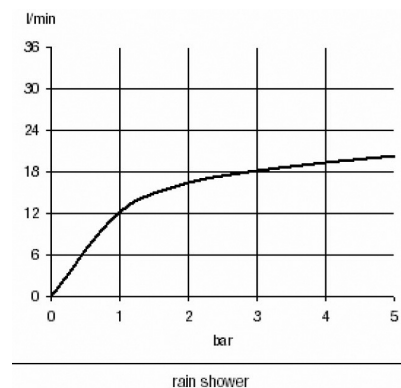

Water Flow Rate#:

variation: $\pm$ 15%

RAK6060005 online

1/6/2021

KLUDI
RAK
"We Stand for Water Saving"