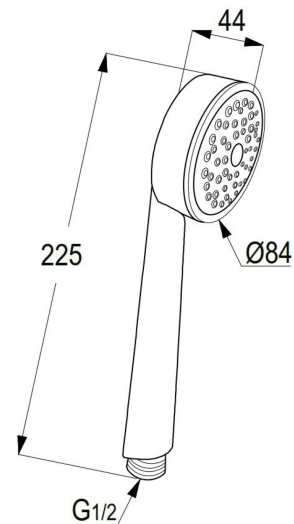

TECHNICAL DATASHEET

Reference: RAK6060005

Product: PRIME 1S hand-held shower

RAK6060005

chrome

Product Description:

hand-held shower
with quick lime deposit cleaning system
jet kind: rain shower
connection G 1/2 inch

Advertisement:

- * KLUDI RAK LLC hand-held shower 1S item no. RAK6060005
- * chrome plated plastic
- * in accordance to DIN EN 1112

hand-held shower 1S, manufacturer KLUDI RAK LLC item no. RAK6060005, DN 15 chrome plated plastic, noise level DIN EN 4109 Group I, without report no., flow class B (maximum 0.33 ltr/second), with quick lime deposit cleaning system, jet kind: rain shower, for pressure type water heater, for continuous line heater, connection G 1/2 inch, diameter, shower head \varnothing 84 mm, length 225 mm, for using, with water pressure 1 - 5 bar

Line Drawing:

Water Flow Rate#:

variation: \pm 15%

RAK6060005 online

1/6/2021

KLUDI
RAK
"We Stand for Water Saving"