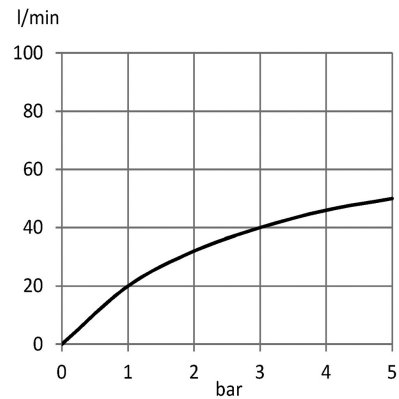

Water Flow Rate#:

variation: $\pm$ 15%

RAK6054005 online

1/6/2021

KLUDI
RAK
"We Stand for Water Saving"