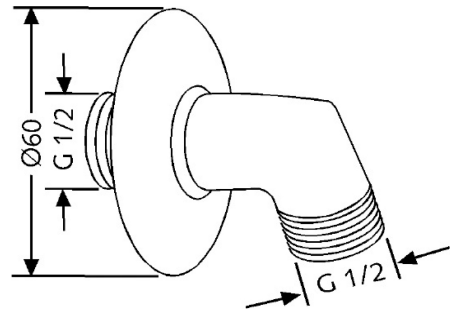

Line Drawing: