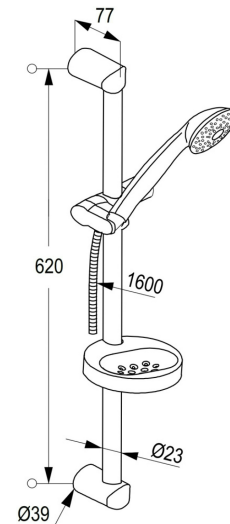

TECHNICAL DATASHEET

Reference: RAK6013105

Product: 1S shower set

RAK6013105

chrome

Product Description:

L = 600 mm
wall bar
with slider horizontally and vertically adjustable, with
soap dish
with fixing kit
1S hand-held shower DN 15
with rain shower
P-IX 18065/IB
Logoflex-hose, plastic coated with metal-effect and
conical nuts
1/2 inch x 1/2 inch x 1600 mm

Advertisement:

- * KLUDI RAK LLC shower set item no. RAK6013105
- * chrome plated brass/plastic
- * shower hose in accordance to DIN EN 1113
- * hand shower in accordance to DIN EN 1112

shower set, manufacturer KLUDI RAK LLC item no. RAK6013105, chrome plated plastic/brass, length 600 mm, with horizontal and vertical adjustable slider, wall bar, with pipe diameter 23 mm, for borehole distance 620 mm, with soap dish, with Logoflex-hose plastic coated with metal effect, with conical nuts, 1/2 inch x 1/2 inch x 1600 mm, with hand-held shower DN 15, chrome plated plastic, with rain shower, noise level DIN EN 4109 group I, report no. P-IX 18065/IB

Line Drawing:

Water Flow Rate#:

variation: ± 15%

RAK6013105 online

2/6/2021

KLUDI
RAK
"We Stand for Water Saving"