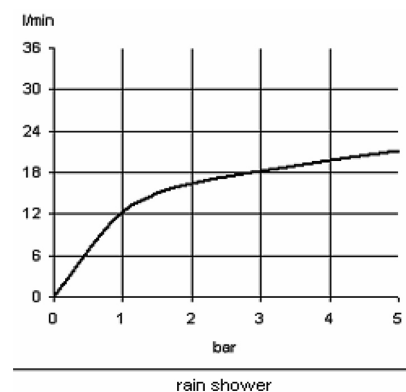

TECHNICAL DATASHEET

Reference: RAK6013105

Product: 1S shower set

RAK6013105

chrome

Product Description:

L = 600 mm
wall bar
with slider horizontally and vertically adjustable, with
soap dish
with fixing kit
1S hand-held shower DN 15
with rain shower
P-IX 18065/IB
Logoflex-hose, plastic coated with metal-effect and
conical nuts
1/2 inch x 1/2 inch x 1600 mm

Advertisement:

- * KLUDI RAK LLC shower set item no. RAK6013105
- * chrome plated brass/plastic
- * shower hose in accordance to DIN EN 1113
- * hand shower in accordance to DIN EN 1112

shower set, manufacturer KLUDI RAK LLC item no. RAK6013105, chrome plated plastic/brass, length 600 mm, with horizontal and vertical adjustable slider, wall bar, with pipe diameter 23 mm, for borehole distance 620 mm, with soap dish, with Logoflex-hose plastic coated with metal effect, with conical nuts, 1/2 inch x 1/2 inch x 1600 mm, with hand-held shower DN 15, chrome plated plastic, with rain shower, noise level DIN EN 4109 group I, report no. P-IX 18065/IB

Line Drawing:

Water Flow Rate#:

variation: ± 15%

RAK6013105 online

2/6/2021

KLUDI
RAK
"We Stand for Water Saving"