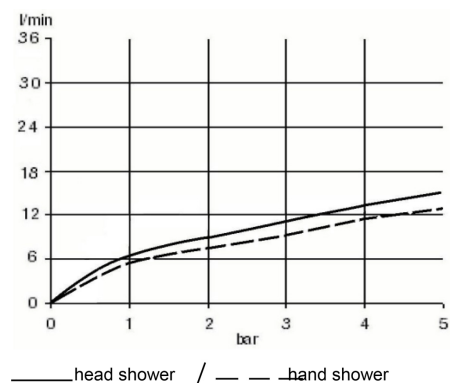

TECHNICAL DATASHEET

Reference: RAK48007

Product: Dual shower system (L shape)

RAK48007

chrome

Product Description:

solid lever
wall fastening
hand/head shower
two way ceramic diverter
with 3S hand held shower 1/2 inch
ridgeless adjustable shower holder
vertically and cylindrically adjustable
shower holder shower hoses with 1/2 inch nut
with fixing kit
swivel head shower

Advertisement:

- * KLUDI RAK LLC item no. RAK48007
- * chrome plated brass
- * in accordance to DIN EN 1112/ EN1113
- * with two way ceramic diverter

Dual shower system DN 15, manufacturer KLUDI RAK LLC item no. RAK48007 chrome plated brass, wall fastening, with 3S hand held shower DN 15, with shower hose 1/2 inch x 1/2 inch x 800 mm length for connection between shower system and shower mixer and shower hose 1/2 inch x 1/2 inch x 1500 mm length for using hand-held shower, chrome plated head shower with 95 shower sprays, with one fixed wall holder (above) and one adjustable wall holder (lower) for borehole distance 620 mm, for pressure type water heater, for continuous line heater

Line Drawing:

Water Flow Rate#:

variation: ± 15%

RAK48007 online

1/6/2021

KLUDI
RAK
"We Stand for Water Saving"