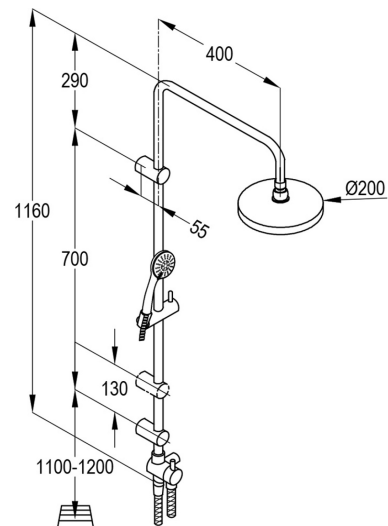

TECHNICAL DATASHEET

Reference: RAK48007

Product: Dual shower system (L shape)

RAK48007

chrome

Product Description:

solid lever
wall fastening
hand/head shower
two way ceramic diverter
with 3S hand held shower 1/2 inch
ridgeless adjustable shower holder
vertically and cylindrically adjustable
shower holder shower hoses with 1/2 inch nut
with fixing kit
swivel head shower

Advertisement:

- * KLUDI RAK LLC item no. RAK48007
- * chrome plated brass
- * in accordance to DIN EN 1112/ EN1113
- * with two way ceramic diverter

Dual shower system DN 15, manufacturer KLUDI RAK LLC item no. RAK48007 chrome plated brass, wall fastening, with 3S hand held shower DN 15, with shower hose 1/2 inch x 1/2 inch x 800 mm length for connection between shower system and shower mixer and shower hose 1/2 inch x 1/2 inch x 1500 mm length for using hand-held shower, chrome plated head shower with 95 shower sprays, with one fixed wall holder (above) and one adjustable wall holder (lower) for borehole distance 620 mm, for pressure type water heater, for continuous line heater

Line Drawing:

Water Flow Rate#:

variation: ± 15%

RAK48007 online

1/6/2021

KLUDI
RAK
"We Stand for Water Saving"