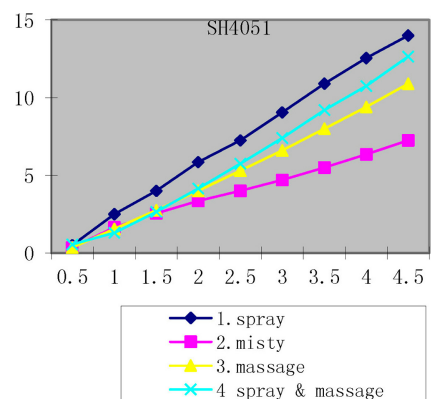

TECHNICAL DATASHEET

Reference: RAK44001

Product: 4S overhead shower 85 mm

RAK44001

chrome

Product Description:

overhead shower
with swivel ball joint
overhead shower 85 mm
female thread 1/2 inch
jet kind: spray, misty, massage, spray and massage
without shower arm

Advertisement:

- * KLUDI RAK LLC item no. RAK44001
- * chrome plated brass/plastic
- * in accordance to DN EN 1112

4S overhead shower, manufacturer KLUDI RAK LLC
item no. RAK44001 DN 15, chrome plated brass/plastic,
jet kind: spray/misty/massage/spray and massage,
diameter overhead shower \varnothing 85 mm, with ball joint,
female, thread connection 1/2 inch, with chrome plated
brass/plastic, for pressure type water heater, for
continuous line heater, for using, with water pressure
1-5 bar

Line Drawing:

Water Flow Rate#:

variation: \pm 15%

RAK44001 online

1/6/2021

KLUDI
RAK
"We Stand for Water Saving"