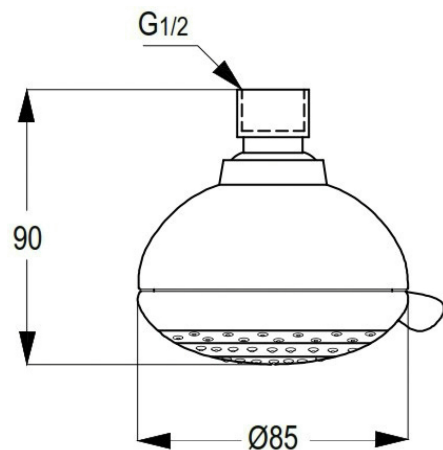

Line Drawing: