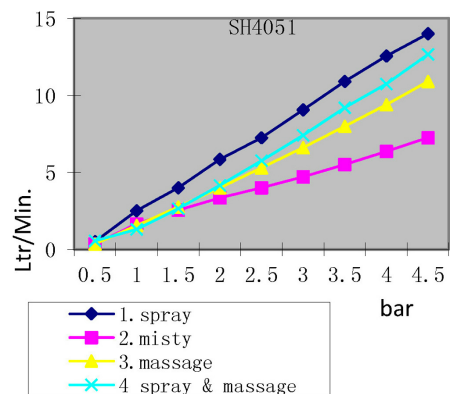

Water Flow Rate#:

variation: ± 15%

RAK40022 online

2/6/2021

KLUDI
RAK
"We Stand for Water Saving"