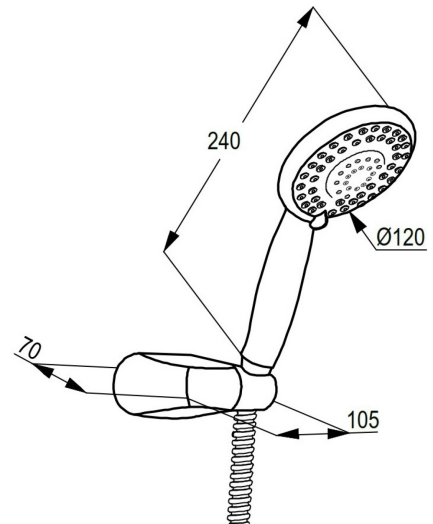

# TECHNICAL DATASHEET

Reference: RAK40022

Product: 4S shower set 120 mm

RAK40022

chrome

## Product Description:

4S hand-held shower DN 15  
with quick lime deposit cleaning system  
with screws and dowels  
logoflex hose, plastic coated with metal effect and  
conical nuts  
1/2 inch x 1/2 inch x 1600 mm  
adjustable shower holder  
Saturating spray/misty spray/massage  
spray/saturating spray and massage spray

## Advertisement:

- \* KLUDI RAK LLC shower set item no. RAK40022
- \* chrome plated brass/plastic
- \* shower hose in accordance to DIN EN 1113/EN1112
- \* hand shower with four spray setting

shower set, manufacturer KLUDI RAK LLC, item no. RAK40022, DN 15, chrome plated brass/plastic, with logoflex hose plastic coated, with metal effect, with conical nuts, 1/2 inch x 1/2 inch x 1600 mm, with hand-held shower DN 15, chrome plated plastic, with quick lime deposit cleaning system: saturating spray/misty spray/massage spray/saturating spray and massage spray

## Line Drawing: