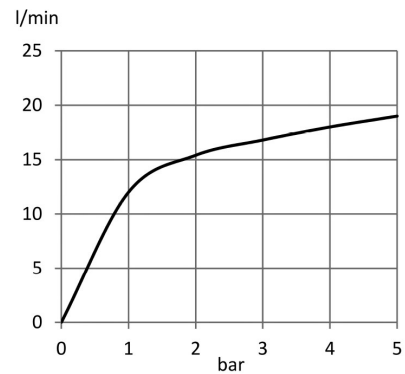

Water Flow Rate#:

variation: ± 15%

RAK33008 online

2/6/2021

KLUDI
RAK
"We Stand for Water Saving"