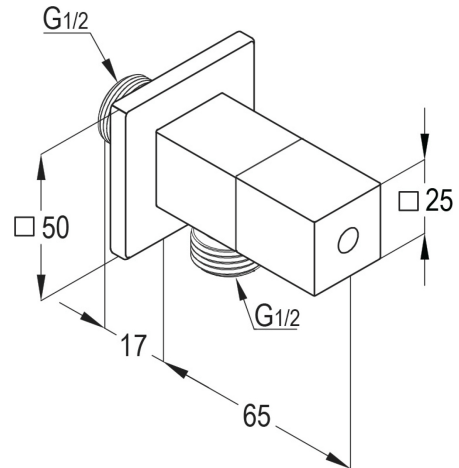

Line Drawing: