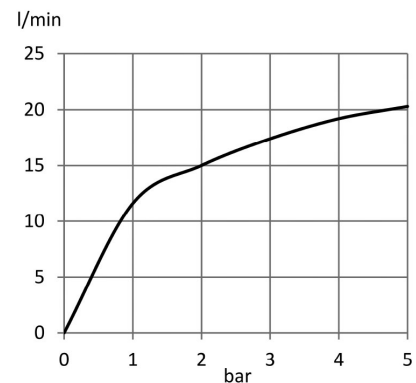

Water Flow Rate#:

variation: ± 15%

RAK33004 online

1/6/2021

KLUDI
RAK
"We Stand for Water Saving"