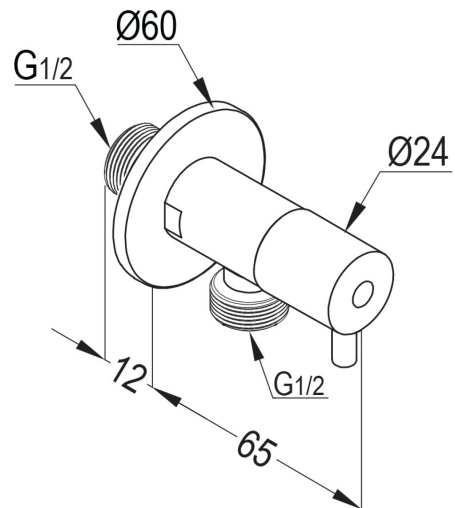

Line Drawing: